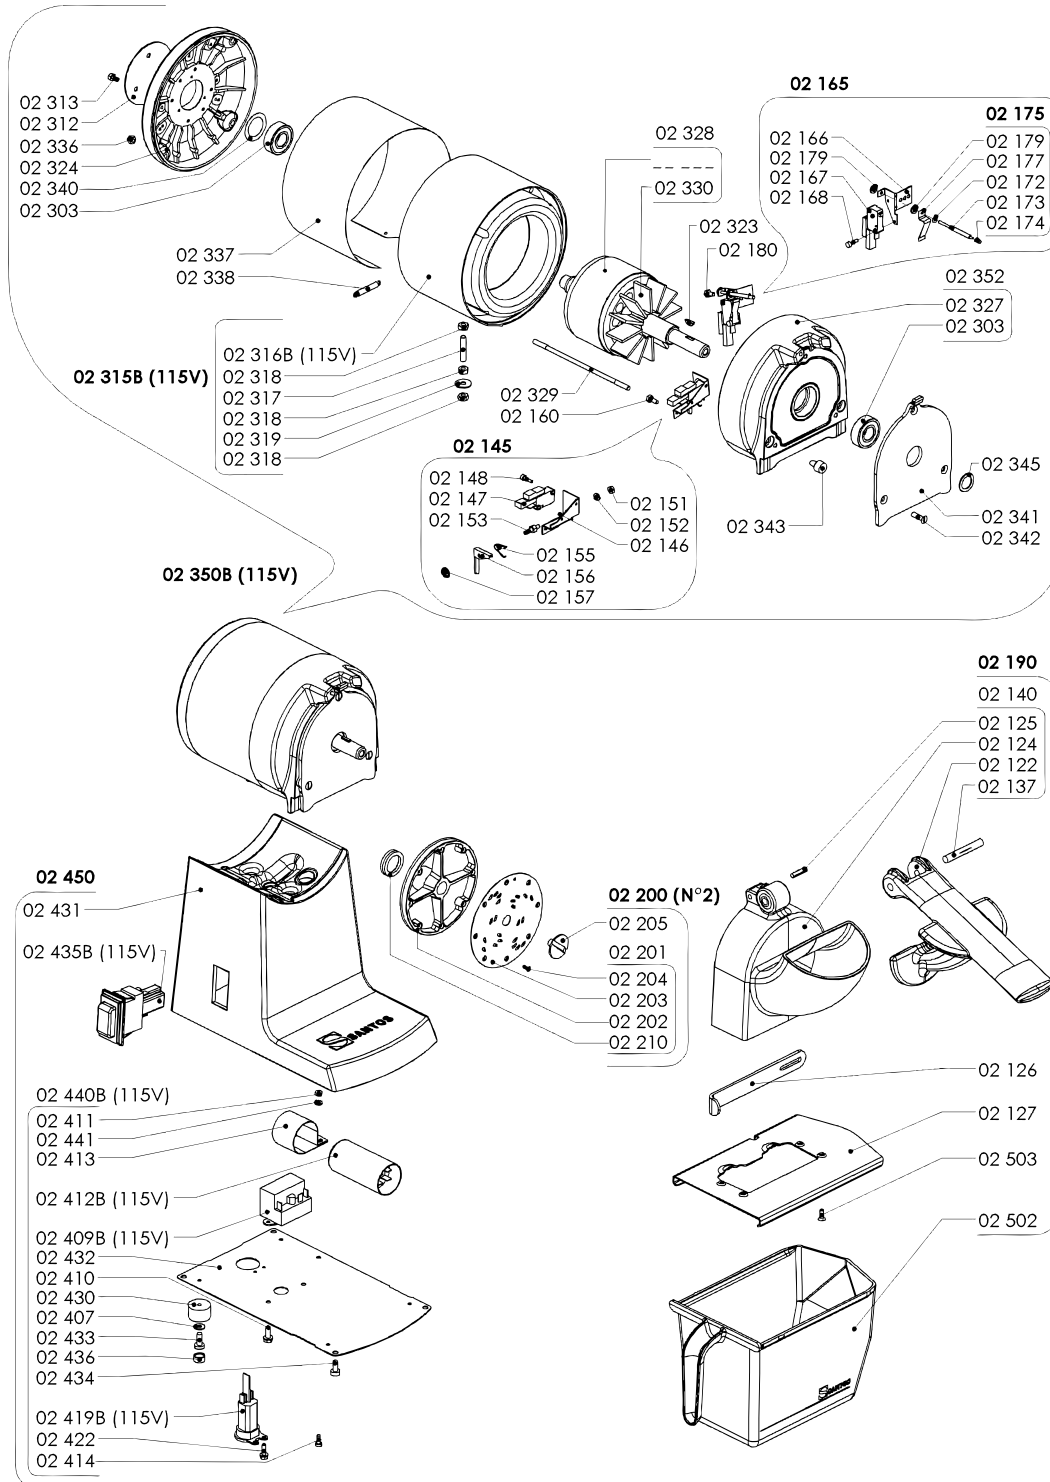

Parts Breakdown

Model Santos 02 40619

Parts Breakdown

Model Santos 02 40619

| Item No. | Description | Position | Item No. | Description | Position | Item No. | Description | Position |
|----------|---|----------|----------|--|----------|----------|---|----------|
| 73603 | Aluminum Lever for 40619 | 02122 | 73632 | Complete Grater Housing for 40619 | 02190 | 73657 | Motor Protector Spring for 40619 | 02338 |
| 73604 | Grater Housing for 40619 | 02124 | 73633 | Complete Grating Disc 3mm with Screw for 40619 | 02200 | 73658 | Ondulated Washer 6202 for 40619 | 02340 |
| 73605 | Grooved Pin 5x22 for 40619 | 02125 | 40950 | Grating Disc Complete Assembly - 2mm Holes for 40619 | 02201AD | 73659 | Flange for 40619 | 02341 |
| 73606 | Locking Key for 40619 | 02126 | 40951 | Grating Disc Complete Assembly - 3mm Holes for 40619 | 02201BD | 73660 | Screw FS M5x16 Stainless Steel for 40619 | 02342 |
| 73607 | Drawer Sustainer for 40619 | 02127 | 40952 | Grating Disc Complete Assembly - 4mm Holes for 40619 | 02201CD | 73661 | Rubber Foot D 12x7.5 for 40619 | 02343 |
| 73608 | Grooved Pin 8x55 for 40619 | 02137 | 40953 | Grating Disc Complete Assembly - 6mm Holes for 40619 | 02201DD | 73662 | Disc Washer for 40619 | 02345 |
| 73609 | Complete Grater Housing for 40619 | 02140 | 40954 | Grating Disc Complete Assembly - 8mm Holes for 40619 | 02201ED | 73664 | Complete Motor Single Phase 110-120V 60Hz for 40619 | 02350B |
| 73610 | Detection Assembly for Drawer for 40619 | 02145 | 40955 | Grating Disc Complete Assembly - Parmesan for 40619 | 02201FD | 73665 | Complete Front Flange for 40619 | 02352 |
| 73611 | Drawer Contact Switch Holder for 40619 | 02146 | 40956 | Grating Disc Complete Assembly - Fondue for 40619 | 02201GD | AC420 | Complete Rotor with Fan for 40619 | 02361 |
| 73612 | Micro Switch for 40619 | 02147 | 40665 | Locking Screw for 40619 | 02205 | AC421 | Fan for 40619 | 02363 |
| 73613 | Screw for 40619 | 02148 | 73637 | V Ring Gasket V22 for 40619 | 02210 | AC422 | Complete Stator Winding 110V 60Hz for 40619 | 02365B |
| AC413 | Washer D3 for 40619 | 02149 | 73639 | Bearing 6202 for 40619 | 02303 | AC423 | Stator Only Single Phase 110V 60Hz for 40619 | 02366B |
| 73614 | Nut H M4 Zn for 40619 | 02151 | AC415 | Bearing Washer for 40619 | 02304 | AC424 | Complete Bottom Plate 220V 50Hz for 40619 | 02402 |
| 73615 | Washer AZ 4 for 40619 | 02152 | 73640 | Chromed Bearing Washer for 40619 | 02312 | AC425 | Bottom Plate Only (Old) for 40619 | 02403 |
| 73616 | Safety Lever for 40619 | 02153 | 73641 | Screw H 4x10 for 40619 | 02313 | AC426 | Rubber Foot D 22x10 for 40619 | 02406 |
| AC414 | Washer 4x14 Zn for 40619 | 02154 | AC416 | Bearing 6202 for 40619 | 02314 | 73666 | Washer 5x12 for 40619 | 02407 |
| 73617 | Safety Lever Spring for 40619 | 02155 | 73643 | Complete Stator (Winding) 110V 60Hz (or 220V 60Hz) for 40619 | 02315B | 73668 | Starting Relay 100-120V 50/60HZ and 220-240V 60Hz for 40619 | 02409B |
| 73618 | Safety Lever for 40619 | 02156 | 73645 | Stator only 1 Phase 110V 60Hz (or 220V 60Hz) for 40619 | 02316B | 73669 | Screw CB M4x10 Zn for 40619 | 02410 |
| 73619 | Washer for 40619 | 02157 | 73646 | Rod M6x35 for 40619 | 02317 | 73670 | Nut H M4 Zn for 40619 | 02411 |
| 73620 | Screw 4x8 Zn Auto for 40619 | 02160 | 73647 | Nut H M6 Zn for 40619 | 02318 | 73672 | Capacitor 250 MF 100-120V 50/60Hz for 40619 | 02412B |
| 73621 | Holding Assembly for Lever Safety Detection for 40619 | 02165 | 73648 | Washer 6x18 for 40619 | 02319 | 73673 | Capacitor Ring for 40619 | 02413 |
| 73622 | Microswitch Holding Plate for 40619 | 02166 | 73649 | Pin 3x5 for 40619 | 02323 | 73674 | Screw CB M4x20 Zn for 40619 | 02414 |
| 73623 | Micro Switch for 40619 | 02167 | 73650 | Rear Flange for 40619 | 02324 | 73676 | Power Cord with USA Plug for 40619 | 02419B |
| 73624 | Screw for 40619 | 02168 | 73651 | Front Flange for 40619 | 02327 | 73677 | Screw H 4.2x12.7 Zn Auto for 40619 | 02422 |
| 73625 | Washer for 40619 | 02172 | 73653 | Assembling Threaded Rod M5x147 for 40619 | 02329 | 73678 | Rubber Foot D25x15 for 40619 | 02430 |
| 73626 | Lever Safety Detection Axle for 40619 | 02173 | 73654 | Fan for 40619 | 02330 | 73679 | Painted Base Only for 40619 | 02431 |
| 73627 | Detection Pin End for 40619 | 02174 | AC417 | Screw CB M4x10 Zn (Old) for 40619 | 02332 | 73680 | Bottom Plate for 40619 | 02432 |
| 73628 | Lever Detection Assembly for 40619 | 02175 | AC418 | Spacer D 16x20x35 (Before 2009) for 40619 | 02334 | 73681 | Screw CBLZ 5.5x16 for 40619 | 02433 |
| 73629 | Safety Spring Plate for 40619 | 02177 | AC419 | Assembling Threaded Rod M5 for 40619 | 02335 | 73682 | Screw H M5x12 Zn Autotar for 40619 | 02434 |
| 73630 | Washer for 40619 | 02179 | 73655 | Cap Nut H M5 Zn for 40619 | 02336 | 73684 | Special On-Off Multifunction Switch D855 8A115V for 40619 | 02435B |
| 73631 | Screw 4X8 Zn Auto for 40619 | 02180 | 73656 | Stainless Steel Motor Protector for 40619 | 02337 | 73685 | Cap D12.2x6.2 Black for 40619 | 02436 |